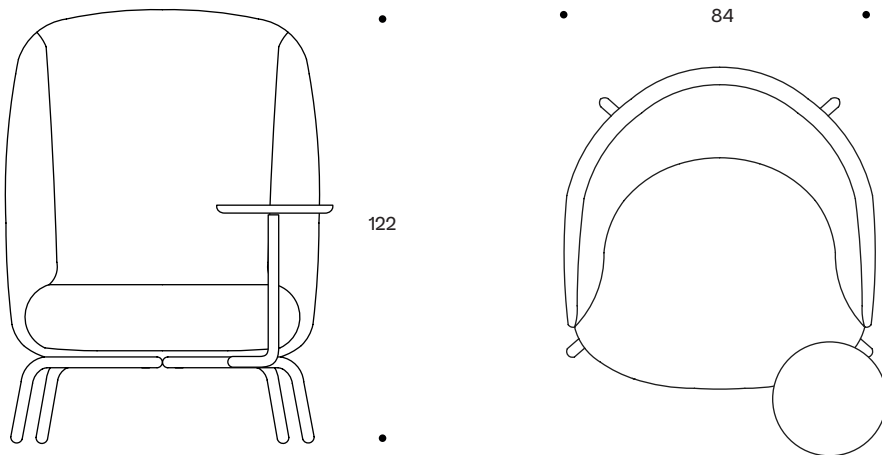

## Specifications

Models	Width	Depth	Height	Seating height
Easy Nest Chair with table	93 cm	110 cm	122 cm	43 cm

Designed by Form Us With Love

Material  
Table top: Solid Oak  
Seat: Foam  
Base: Steel  
Feet: POM

## Dimensions