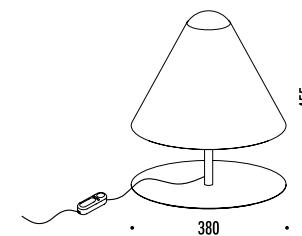

The sizes are expressed in millimeters.

DESIGN OMAR CARRAGLIA - 2007  
LAMPADA DA TAVOLO - METACRILATO - METALLO  
TABLE LAMP - METHACRYLATE - METAL

ABA 45

CE IP20 0.5 m

1A2700300.00.06	BIANCO OPACO / MATT WHITE	100-240 V - 50/60 Hz - MAX 10 W LED - E27 GLOBOLUX
		CAVO BIANCO - DIMMER
		LAMPADINA NON INCLUSA
		WHITE CABLE - DIMMER
		BULB NOT INCLUDED

CODE	SOCKET	TENSION	WATTAGE	BEAM ANGLE (°)	TEMPERATURE (K)	SOURCE LUMENS	BULB EFFICIENCY	CRI (Ra)	DIMMABLE	PRODUCT REFERENCE
------	--------	---------	---------	----------------	-----------------	---------------	-----------------	----------	----------	-------------------