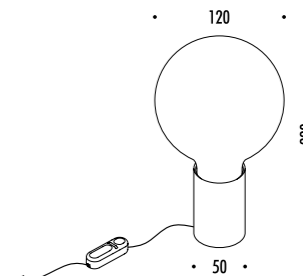

The sizes are expressed in millimeters.

DESIGN DAVIDE GROPPI - 2005
LAMPADA DA TAVOLO - METALLO
TABLE LAMP - METAL

EDI SON

CE IP20 0.5m

1A2670300.00.06	BIANCO OPACO / MATT WHITE	100-240 V - 50/60 Hz - MAX 10 W LED - E27 GLOBOLUX CAVO BIANCO - DIMMER LAMPADINA LED INCLUSA WHITE CABLE - DIMMER LED BULB INCLUDED
		7 W LED - 2700K - 806 lm - CRI>80 - DIMMABLE