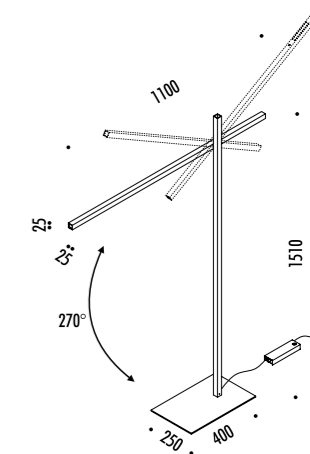

The sizes are expressed in millimeters.

DESIGN FEDERICO DELROSSO - 2017
LAMPADA DA TERRA - METACRILATO - METALLO
FLOOR LAMP - METHACRYLATE - METAL

HASHI

 EXTRADARK LUMINAIRE

CE IP20

DRIVER

1A2510400.27.06	NERO OPACO / MATT BLACK - 2700K	110-240 V - 50/60 Hz - 15,5 W LED - UGR < 19
1A2510400.30.06	NERO OPACO / MATT BLACK - 3000K	2700K - 765 lm - CRI > 90 / 3000K - 823 lm - CRI > 90
1A2511800.27.06	ORO OPACO / MATT GOLD - 2700K	CAVO NERO - ORIENTABILE
1A2511800.30.06	ORO OPACO / MATT GOLD - 3000K	ALIMENTAZIONE CON SPINA - DIMMER
		BLACK CABLE - ADJUSTABLE
		POWER SUPPLY WITH PLUG - DIMMER