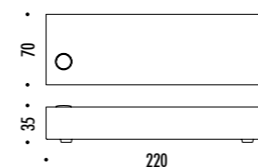

The sizes are expressed in millimeters.

DESIGN FEDERICO DELROSSO - 2017
LAMPADA DA TERRA - METACRILATO - METALLO
FLOOR LAMP - METHACRYLATE - METAL

HASHI

 EXTRADARK LUMINAIRE

CE IP20

DRIVER

1A2510400.27.06	NERO OPACO / MATT BLACK - 2700K	110-240 V - 50/60 Hz - 15,5 W LED - UGR < 19
1A2510400.30.06	NERO OPACO / MATT BLACK - 3000K	2700K - 765 lm - CRI > 90 / 3000K - 823 lm - CRI > 90
1A2511800.27.06	ORO OPACO / MATT GOLD - 2700K	CAVO NERO - ORIENTABILE
1A2511800.30.06	ORO OPACO / MATT GOLD - 3000K	ALIMENTAZIONE CON SPINA - DIMMER
		BLACK CABLE - ADJUSTABLE
		POWER SUPPLY WITH PLUG - DIMMER