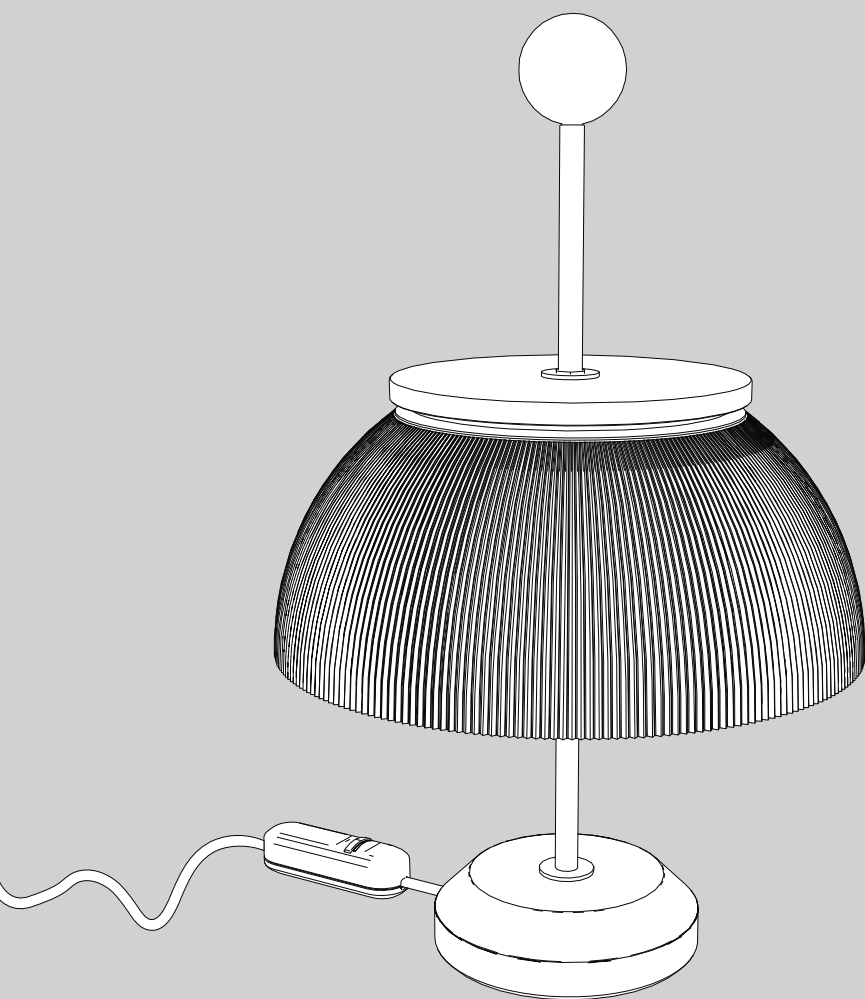

Artemide®

Alfa

design
S. Mazza