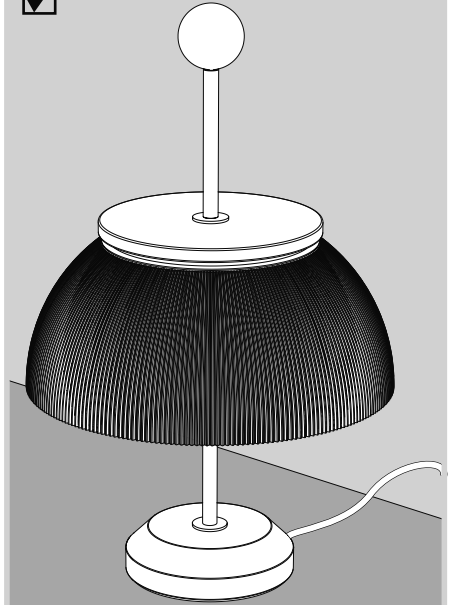

i

i

**i**

**MAX 6W - E14 LED**

---

**LED: DRBP - 370 lm**

A diagram showing a light bulb on the left and a rectangular box on the right. The box contains technical specifications for the bulb. The top line reads "MAX 6W - E14 LED" and the bottom line reads "LED: DRBP - 370 lm". A horizontal line separates the two lines of text.