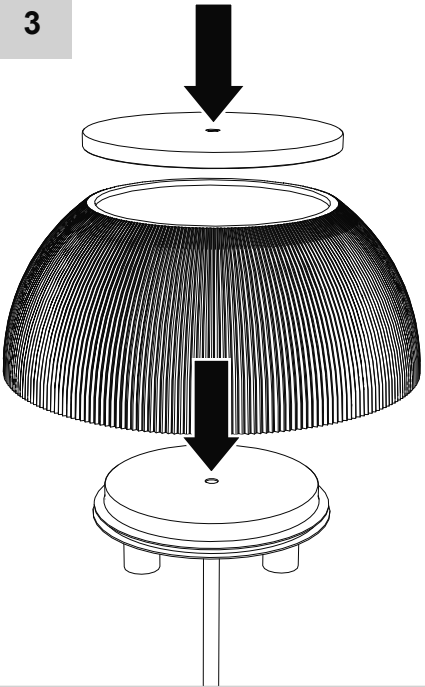

## Alfa

design  
S. Mazza

i

1

2

3

4

5

i

i

**i**

**MAX 6W - E14 LED**

---

**LED: DRBP - 370 lm**

A diagram showing a light bulb on the left and a rectangular box on the right. The box contains technical specifications for the bulb. The top line reads "MAX 6W - E14 LED" and the bottom line reads "LED: DRBP - 370 lm". A horizontal line separates the two lines of text.