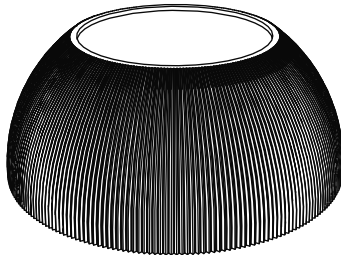

## Alfa

design  
S. Mazza

i

1

2

3

4

5

i

i

**i**

**MAX 6W - E14 LED**

---

**LED: DRBP - 370 lm**

A diagram showing a light bulb on the left and a rectangular box on the right. The box contains technical specifications for the bulb. The top line reads "MAX 6W - E14 LED" and the bottom line reads "LED: DRBP - 370 lm". A horizontal line separates the two lines of text.