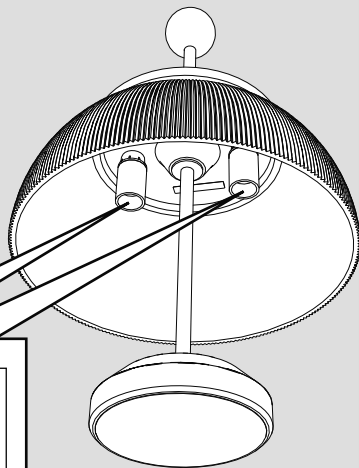

i

i

**i**

**MAX 6W - E14 LED**

---

**LED: DRBP - 370 lm**

A diagram showing a light bulb on the left and a rectangular box on the right. The box contains technical specifications for the bulb. The top line reads "MAX 6W - E14 LED" and the bottom line reads "LED: DRBP - 370 lm". A horizontal line separates the two lines of text.