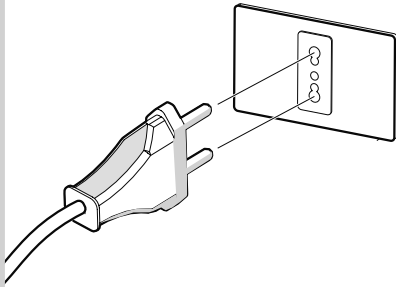

i

i

**i**

**MAX 6W - E14 LED**

---

**LED: DRBP - 370 lm**

A diagram showing a light bulb on the left and a rectangular box on the right. The box contains technical specifications for the bulb. The top line reads "MAX 6W - E14 LED" and the bottom line reads "LED: DRBP - 370 lm". A horizontal line separates the two lines of text.